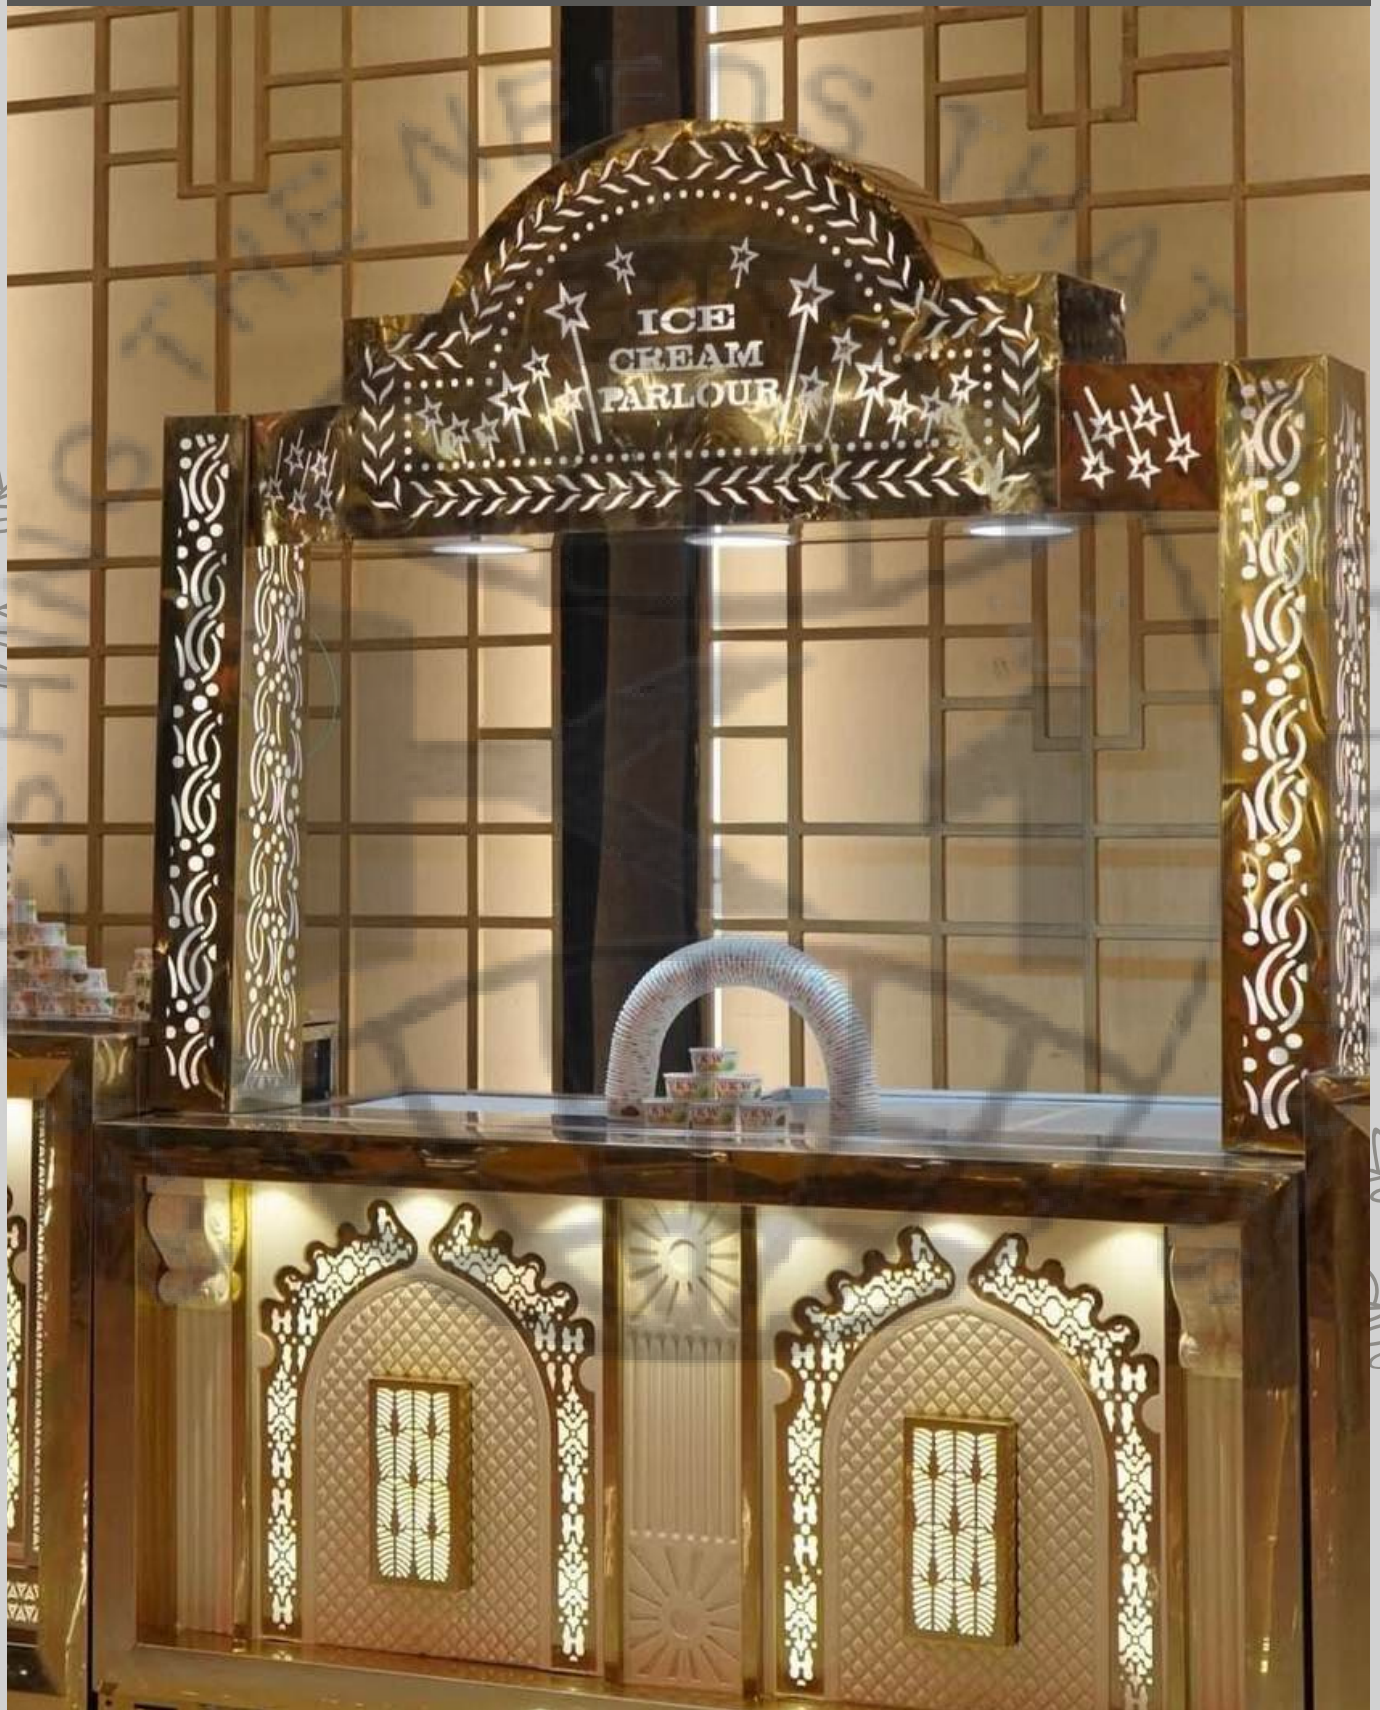

ICE CREAM PARLOUR COUNTER